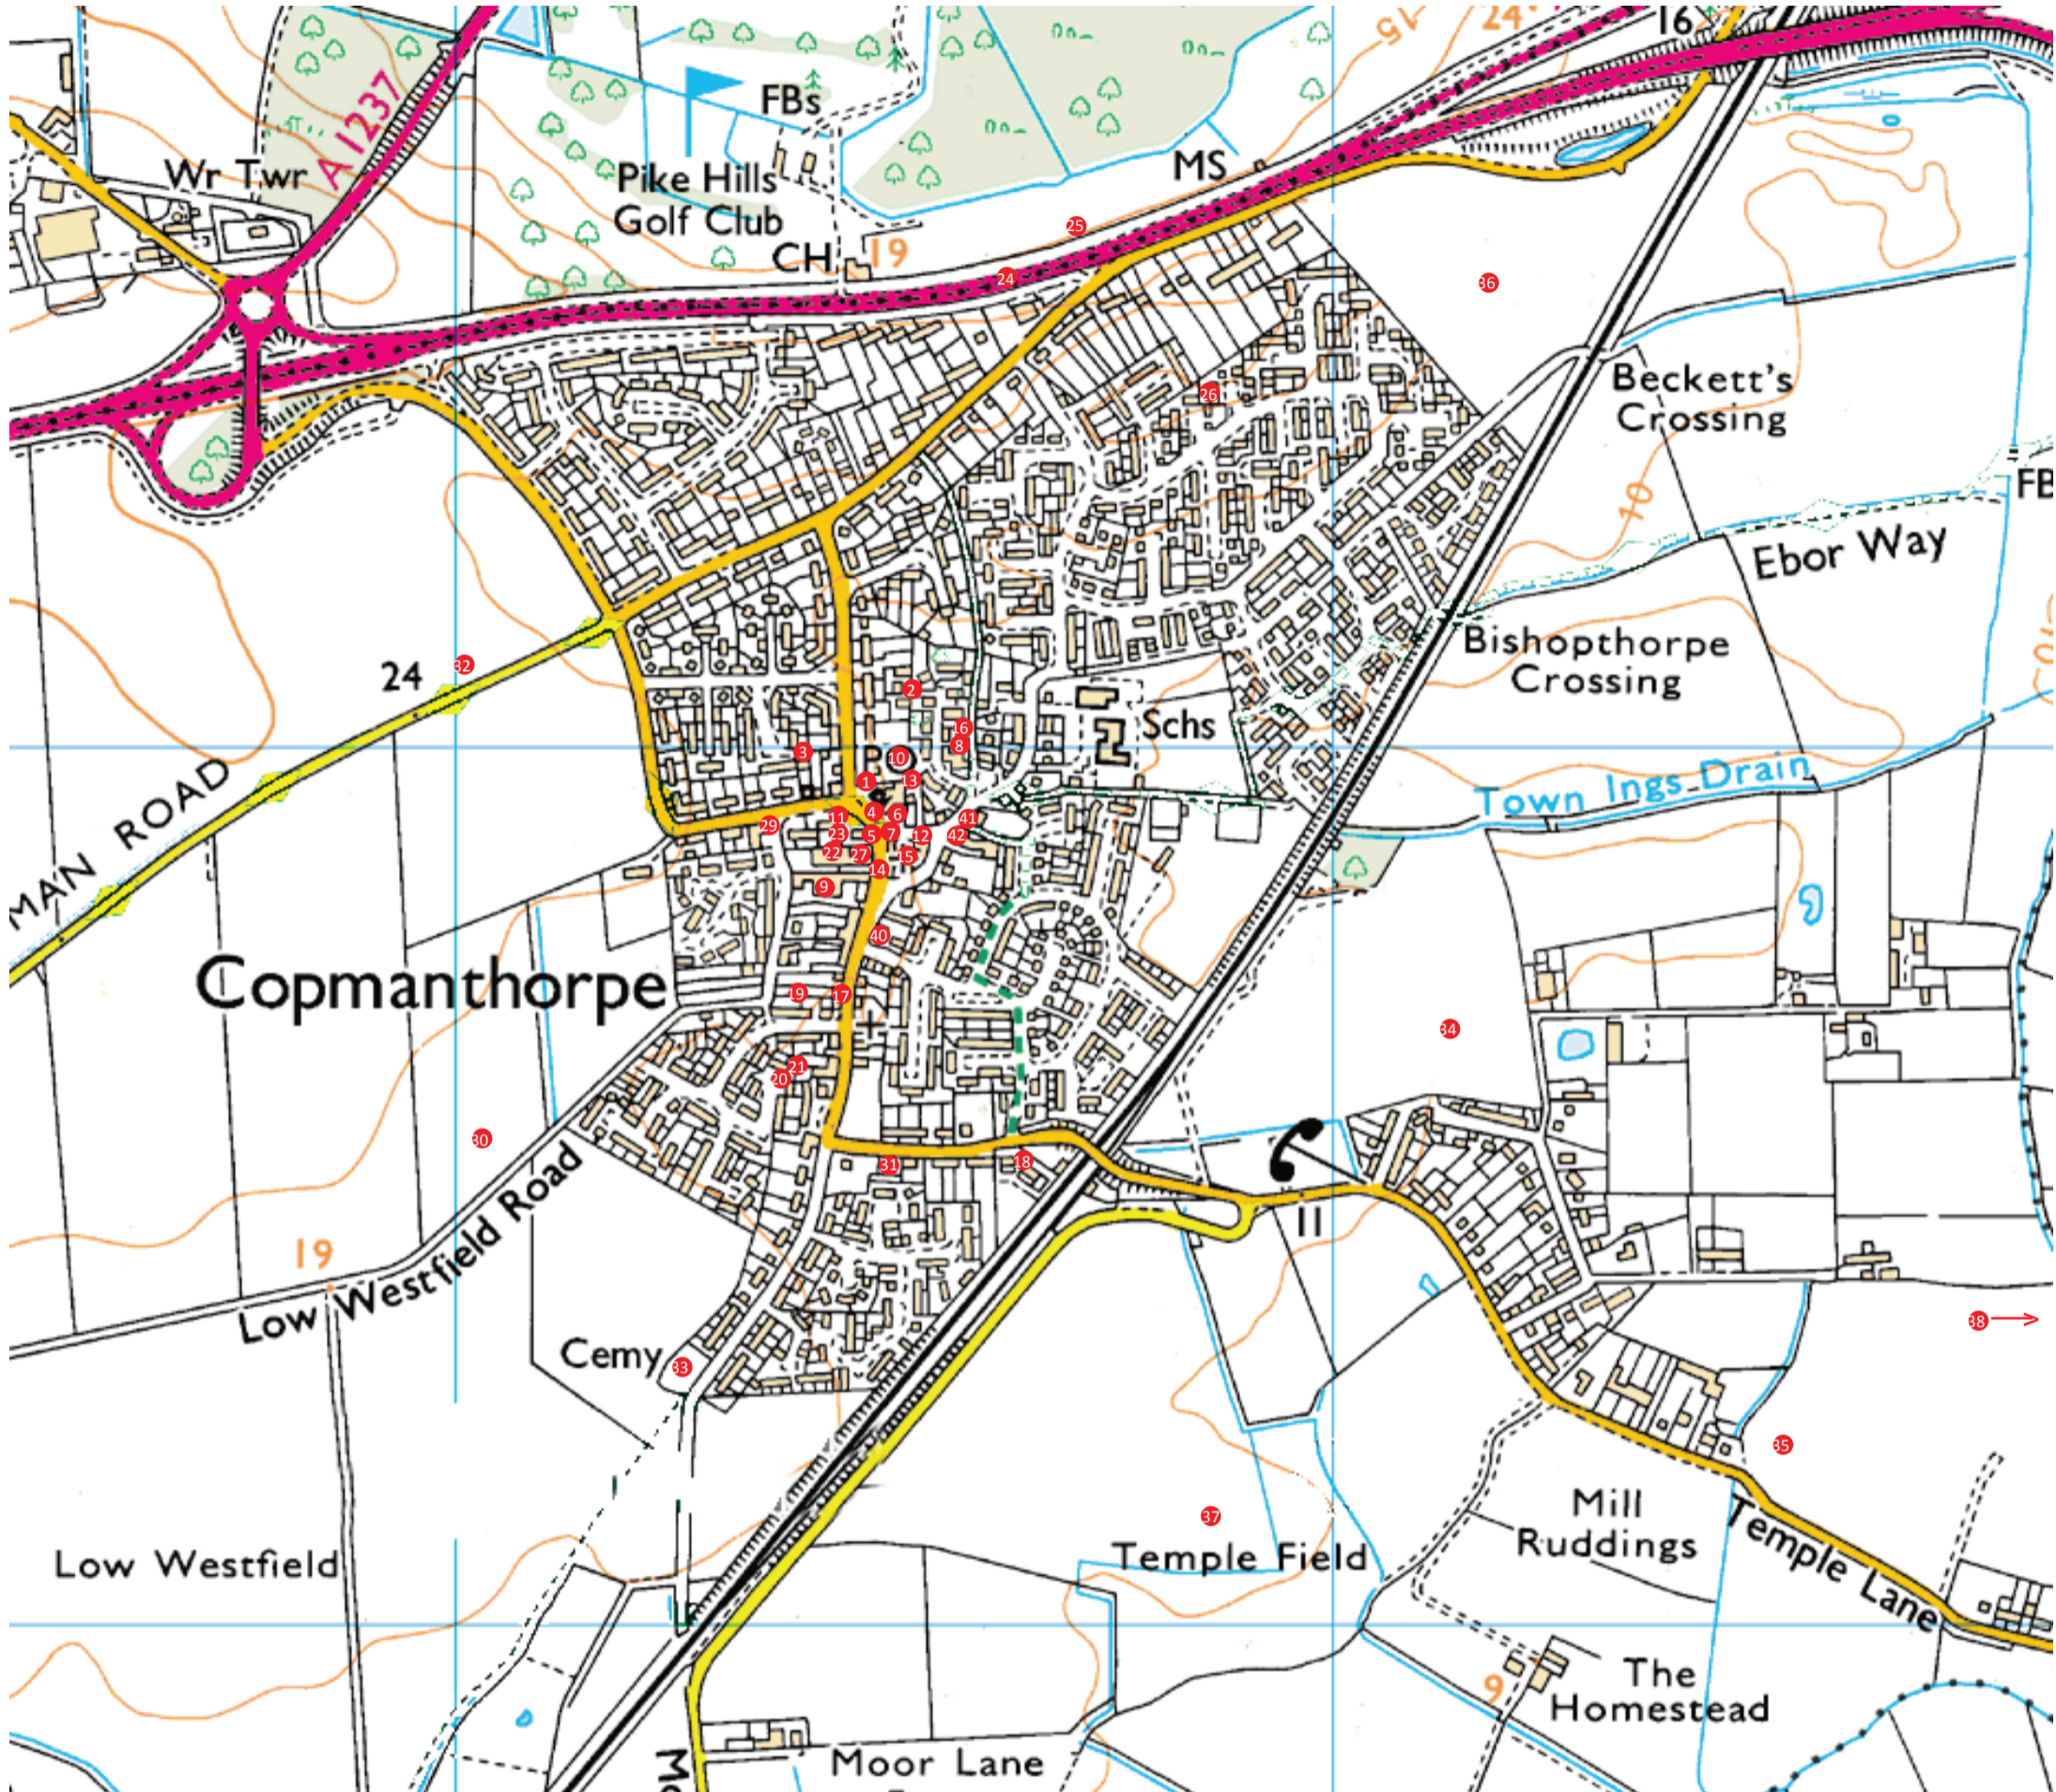

Copmanthorpe Heritage Trail

Current information based on input from English Heritage, the South Ainsty Archaeological Society and local residents

You can add to the Trail by telling us anything you know about these sites - or others that we may have missed